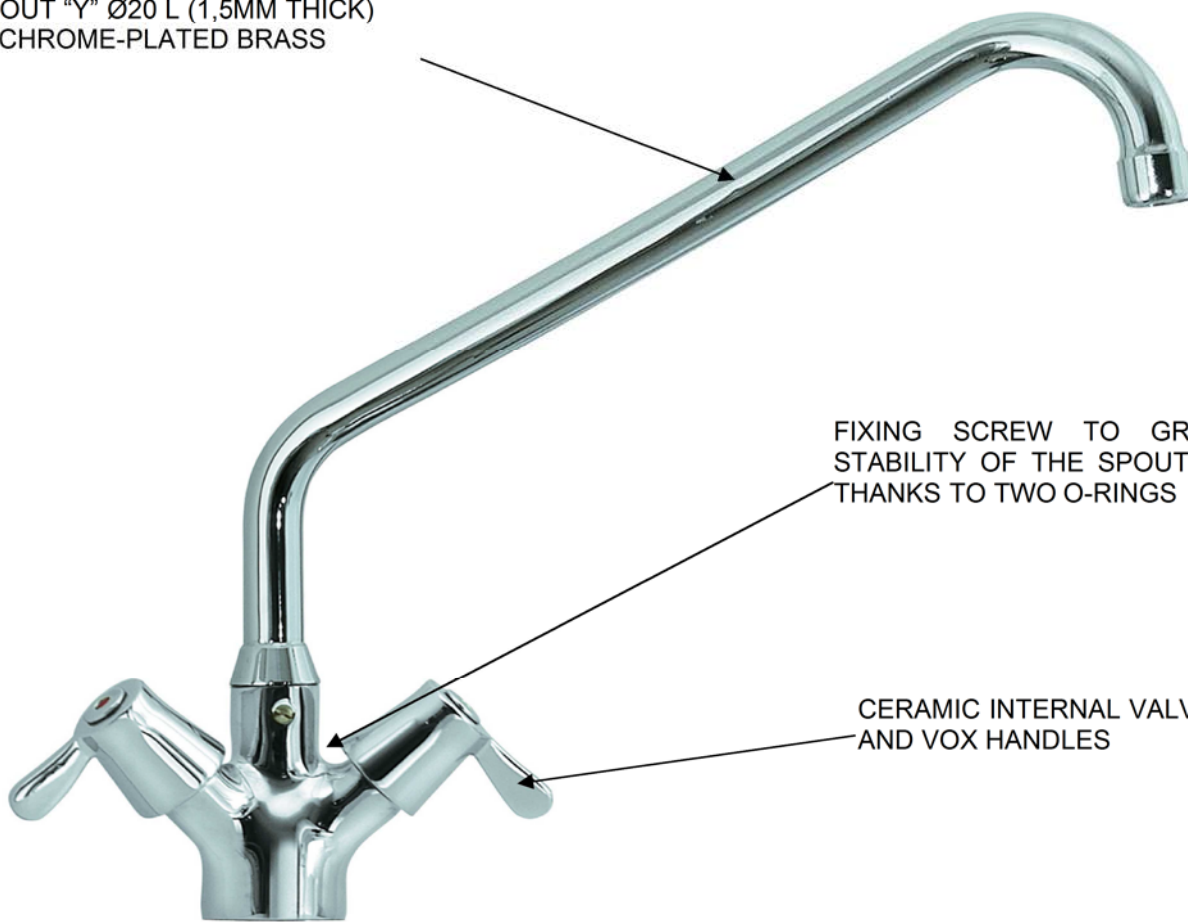

SPOUT "Y" Ø20 L (1,5MM THICK)  
IN CHROME-PLATED BRASS

FIXING SCREW TO GRANT HIGH  
STABILITY OF THE SPOUT AND SEAL  
THANKS TO TWO O-RINGS

CERAMIC INTERNAL VALVES 1/2" (90°)  
AND VOX HANDLES

Ø3/4" x L. 50 MM SHAFT

Water Output: 20 l/min.

The same faucet is available with oil-bath internal  
valves and 3Pe handles